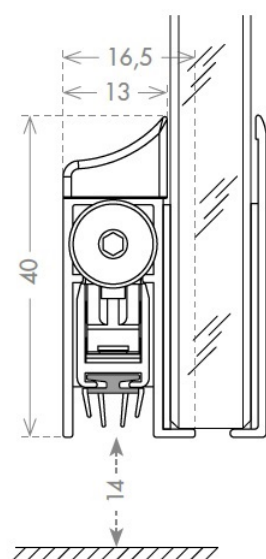

PRODUCT SHEET

Description:

Drop Down Alu Profile, "A" ,F/Glass Doors,930mm, W/Ad- hesive Tape, 40mm Profile Height, 14mm Drop Function,Can be, shorten 150mm on the opposite Side to the Plunger, Tested to, 200.000 closing Cycles, Anodized, 4 Fins Thermoplastic, Seal (A)

Item number:

15.22.650-9

Units	Box	Carton	HS Code	Barcode
Set		25	8302415000	 5704866464345

PLUNGER TYPE

SEALS

SISO A/S

Mileparken 11
DK-2740 Skovlunde
Denmark
VAT: DK 24786013

Phone +45 45 830 900